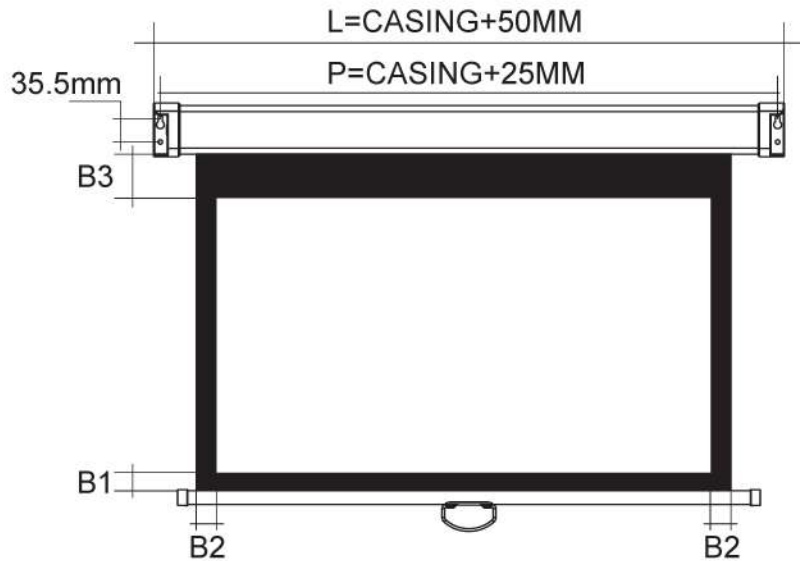

# MANUAL WALL SCREEN

## SPARE PARTS LIST FOR WALL SCREEN

Model Number	Screen Size	Viewing Size	Format	Black Borders	Length of Housing
2074CLMWRL084	1770mm x 1340mm	1710mm x 1280mm	4:3	3cm at 4 sides	1820 mm