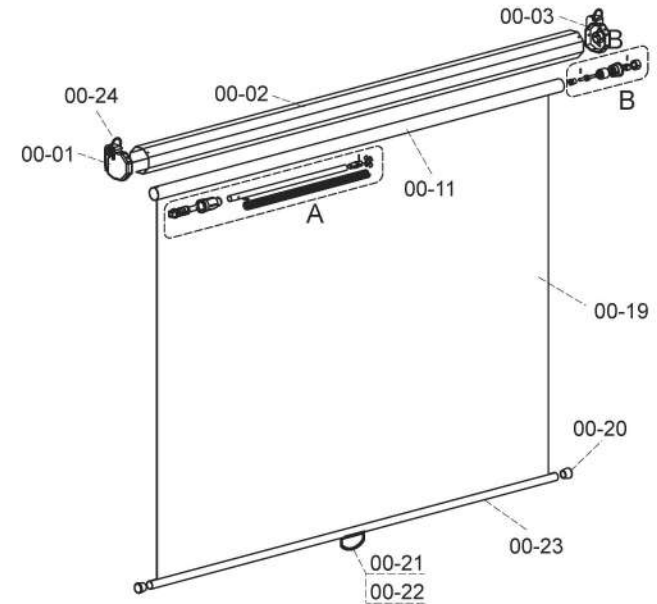

# MANUAL WALL SCREEN

## SPARE PARTS LIST FOR WALL SCREEN

Model Number	Screen Size	Viewing Size	Format	Black Borders	Length of Housing
2074CLMWRL084	1770mm x 1340mm	1710mm x 1280mm	4:3	3cm at 4 sides	1820 mm