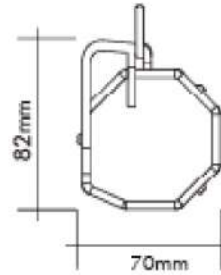

## SPARE PARTS LIST FOR WALL SCREEN

Model Number	Screen Size	Viewing Size	Format	Black Borders	Length of Housing
2074CLMWRL084	1770mm x 1340mm	1710mm x 1280mm	4:3	3cm at 4 sides	1820 mm