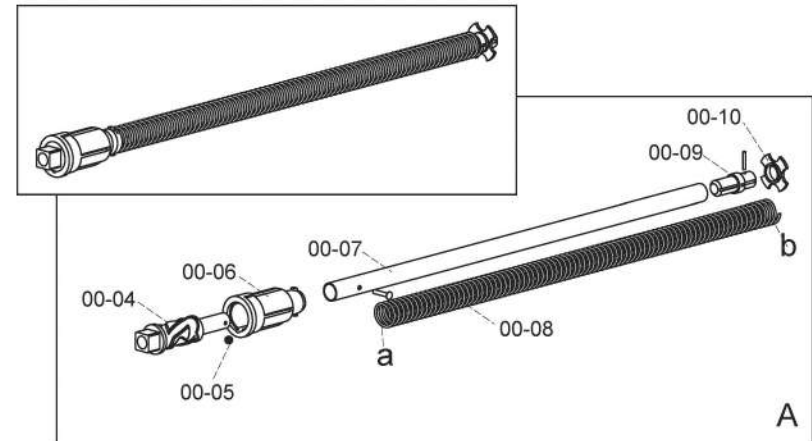

## SPARE PARTS LIST FOR WALL SCREEN

Model Number	Screen Size	Viewing Size	Format	Black Borders	Length of Housing
2074CLMWRL084	1770mm x 1340mm	1710mm x 1280mm	4:3	3cm at 4 sides	1820 mm