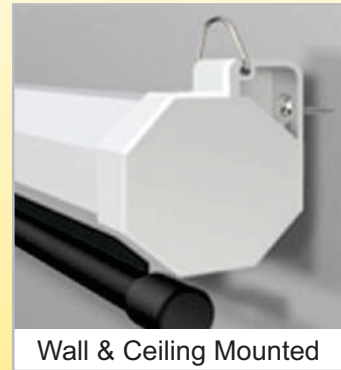

Liberty **LITE**

MANUAL SCREENS

(With SLOW RETRACTION SYSTEM & INSTALOCK)

Manual Screen

Screen Format 4:3

Matt White Fabric

Viewing Angle >140°

Hexagonal Screen Casing

Wall & Ceiling Mounted

Manual Screen with Slow Retraction System (SRS)

SPECIFICATIONS :

Screen Format	Screen Size mm (HxW)	Viewing Size mm (HxW)	Screen Size Inch (HxW)	Viewing Size Inch (HxW)	Border Upper / Lower/ Side mm	Diameter of Screen Casing (mm)
4:3	1340x1770	1280x1710	84"	50"x 67"	30/30/30	54
4:3	1580x2090	1520x2030	100"	60"x 80"	30/30/30	70
4:3	1890x2500	1830x2440	120"	72"x 96"	30/30/30	70