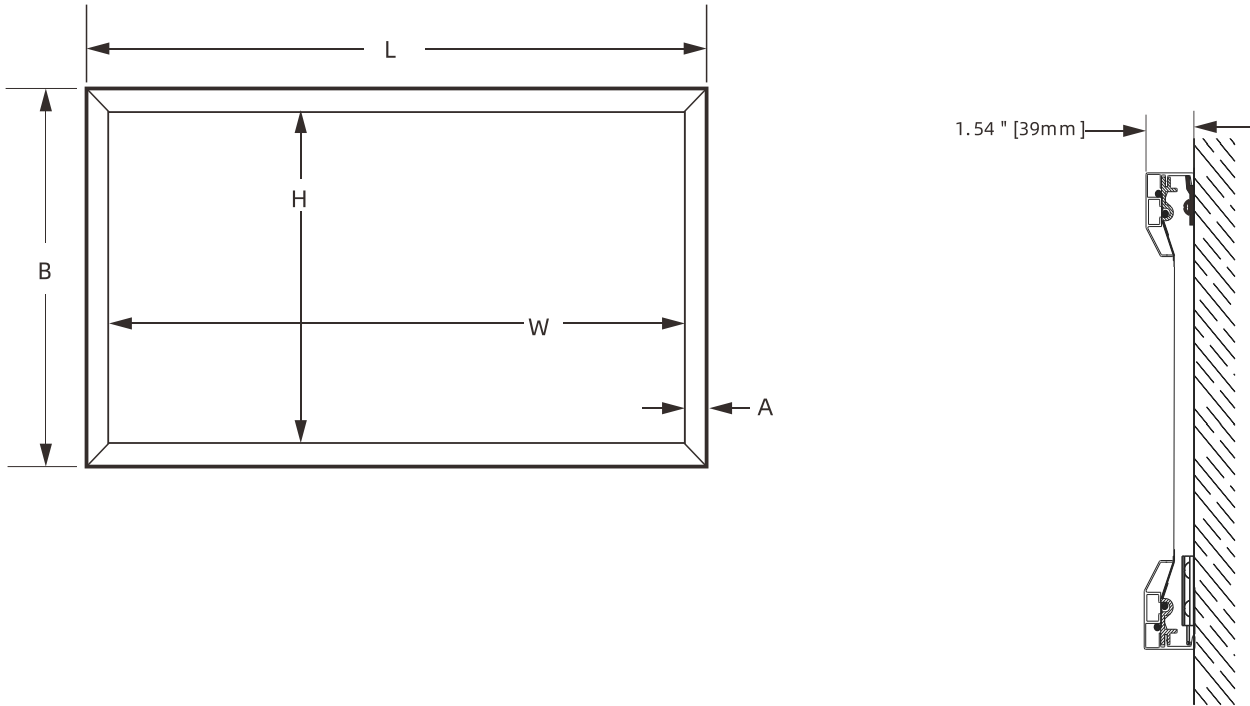

Installation