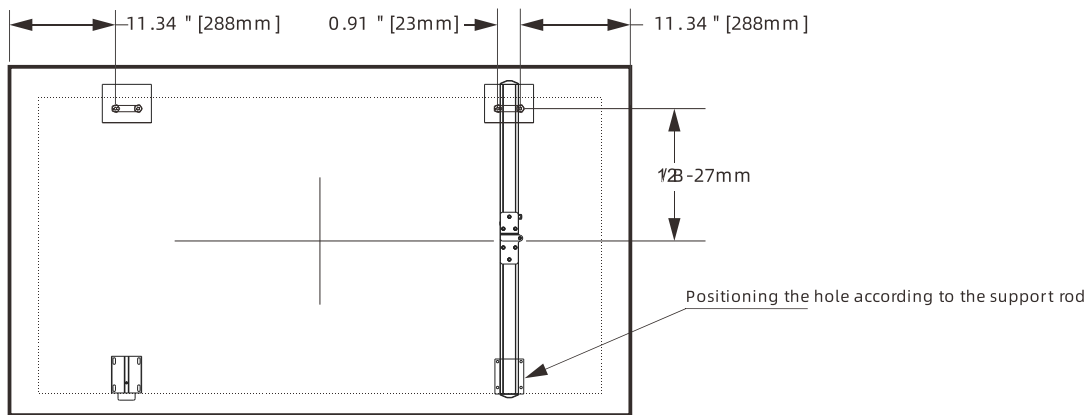

PRODUCT NOTES

Screen length calculation formula: 60mm: $L=W+120\text{mm}$ / 90mm: $L=W+178\text{mm}$ / 120mm: $L=W+240\text{mm}$

Packaging volume calculation formula:

Non-joint: 60mm: $V=0.0257 \times (W+197/1000) \text{m}^3$ | 90mm: $V=0.0294 \times (W+256/1000) \text{m}^3$ | 120mm: $V=0.0371 \times (W+317/1000) \text{m}^3$
Joint: 60mm: $V=0.033 \times (H+197/1000) \text{m}^3$ | 90mm: $V=0.0378 \times (H+256/1000) \text{m}^3$ | 120mm: $V=0.0469 \times (H+317/1000) \text{m}^3$
[2.35:1] joint: 60mm: $V=0.033 \times (W \div 2 + 138/1000) \text{m}^3$ | 90mm: $V=0.0378 \times (W \div 2 + 168/1000) \text{m}^3$ | 120mm: $V=0.0469 \times (W \div 2 + 197/1000) \text{m}^3$

Explanation:

1. The allowable error between the theoretical size and the actual size of the projected area is $\pm 5\text{mm}$, and the allowable error between the physical size and the size in the table is $\pm 3\text{mm}$, please refer to the actual one.
  2. The allowable error between the actual weight and the weight in the table is $\pm 1\text{kg} / 2.2\text{Lbs}$
2. Specifications subject to change without notice.
   - Custom formats and sizes are available upon request.
   - Detail dimensional drawings, wiring diagrams and installation instructions available upon request.