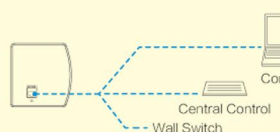

FANCY SERIES MOTORIZED SCREEN

- Control Port**: A small port on the side of the screen casing.
- Fully Enclosed Casing**: The screen is housed in a sleek, modern casing.
- Patented Spring-Sealed System**: A mechanism at the bottom of the screen that ensures a smooth closure into the casing.
- Screwless End Caps**: End caps that allow for easy installation without screws.
- Limiters for Over Retraction**: A feature that prevents the screen from retracting too far.

If the retraction limit is over adjusted, the limiter prevents it from going further

- Model A applies to sizes 150"-240", Model B applies to sizes 92"-150", Model C applies to sizes below 120"
- Floating Wall Mount / Ceiling Mount / Suspended Mount - various mounting options make the installation easy and quick
- RF/IR Remote Control, RS485, Dry Contact Control etc. - the variety of control systems allows controls to be done via central control or remote control

Built-in RF/IR remote control, IP control, Dry Contact control and integrated quiet motor

Control

RF/IR Remote Control

RS485 Control

Dry Contact Control

Installation

Wall Mount

Ceiling Mount